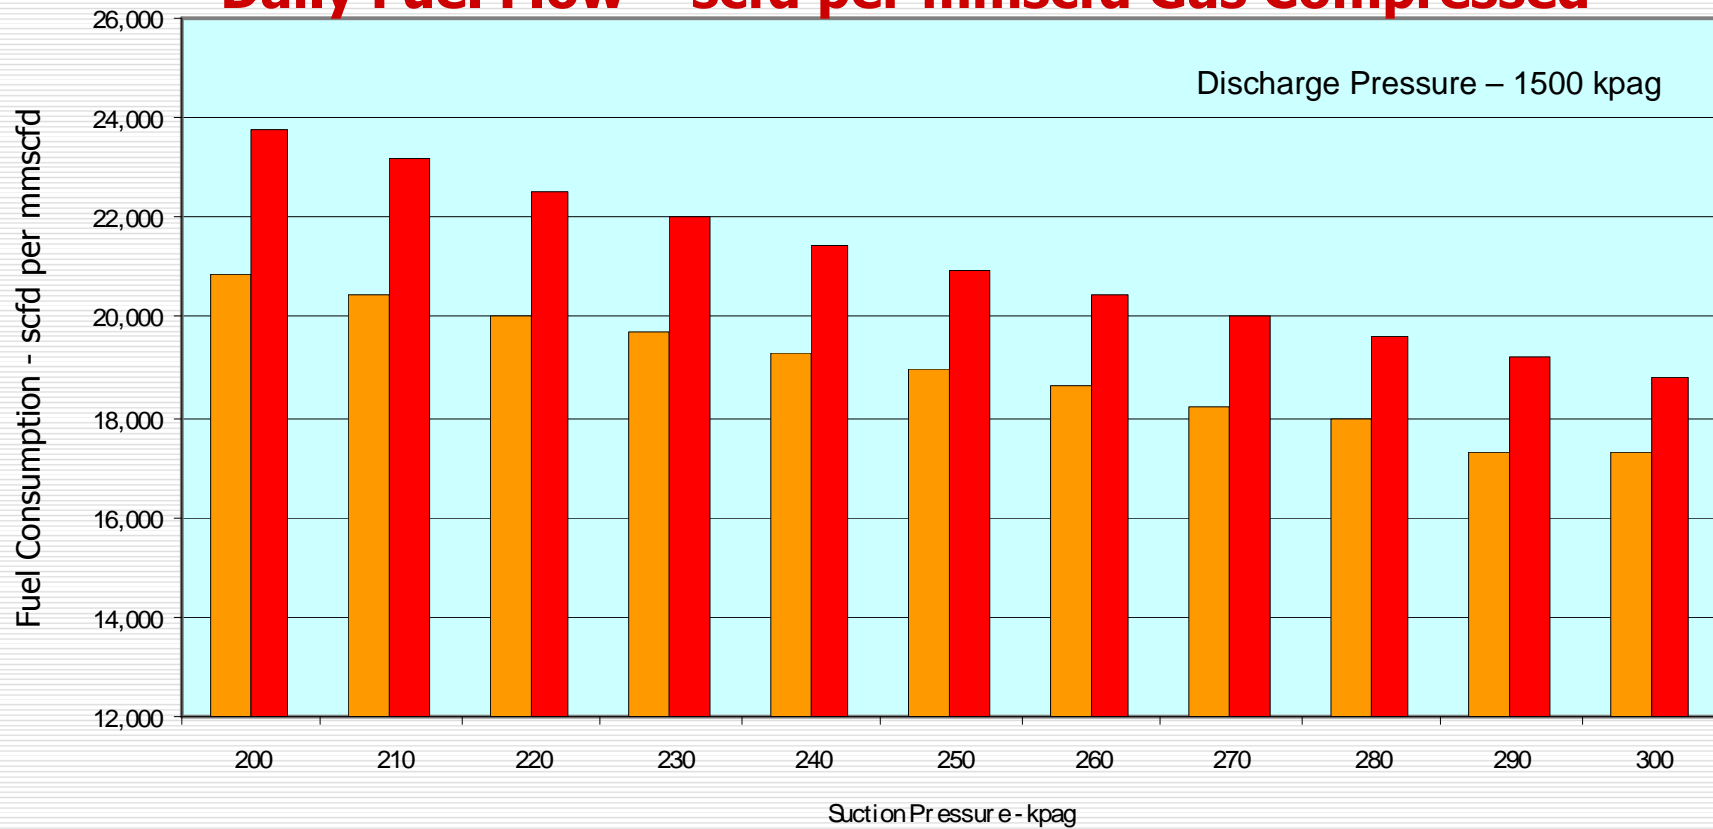

## Daily Fuel Flow – scfd per mmscfd Gas Compressed

■ Ajax DPC3404 ■ Cat 3512-Ariel RG355M